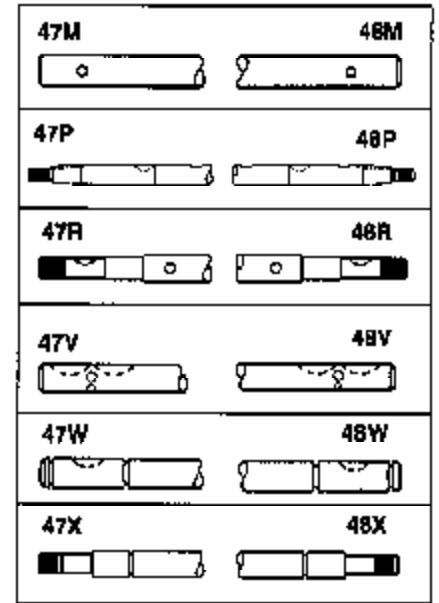

# JOIST

SICHER IST DAS:  
DAS ORIGINAL

Ref #	Part Number	Qty	Description
13	778067		Gear, Bevel (16 teeth)
14	778068		Gear, Pinion (16 teeth)
17	786040		Pin, Drive
26	792018		Ring, Retaining
31	780001		Washer (3/4" ID x 1-1/2" OD x 1/16" t hick)
31A	780096		Washer, Thrust
47M	774359		Axle (12-3/16" long)
48M	774358		Axle (10-1/16" long)
82	786043		Sprocket. No Teeth 54. O.D. 8.823
82	786051		Sprocket. No Teeth 60. O.D. 9.841
82	786070		Sprocket. No Teeth 48. O.D. 7.920
82	786041A		Sprocket. No Teeth 45. O.D. 7.389
82	786042	100-182	Sprocket. No Teeth 40. O.D. 6.650
90	788067B	Peerless	Grease (32 oz. bottle Bentonite greas e)
101	774344		Differential Carrier Hsg (Incl. 137)
102	774345		Differential Carrier Hsg (Incl. 139)
103	792041		Screw, 5/16-18 x 3-3/4"
104	792042		Nut, Lock, 5/16-18 (Use as required)
104A	792061		Washer, Flat, 5/16"
137	780077		Bushing (3/4" ID x 1-1/16" OD x 2-1/1 6" long)
139	780077		Bushing (3/4 ID x 1-1/16" OD x 2-1/16 " long)