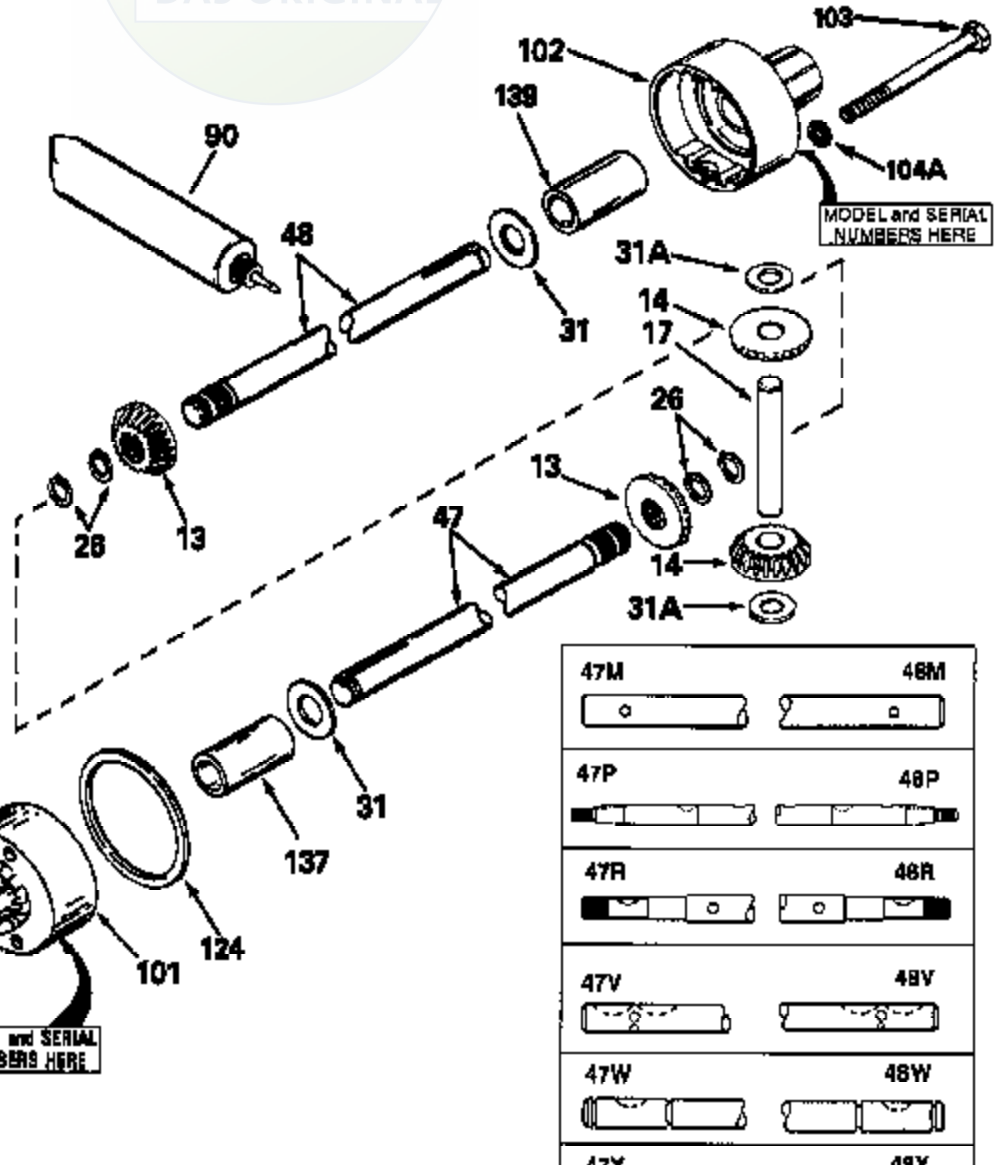

# JOIST

SICHER IST DAS:  
DAS ORIGINAL

Ref #	Part Number	Qty	Description
13	778067		Gear, Bevel (16 teeth)
14	778068		Gear, Pinion (16 teeth)
17	786040		Pin, Drive
26	792018		Ring, Retaining
31	780001		Washer (3/4" ID x 1-1/2" OD x 1/16" t hick)
31A	780096		Washer, Thrust
47M	774359		Axle (12-3/16" long)
48M	774358		Axle (10-1/16" long)
82	786043		Sprocket. No Teeth 54. O.D. 8.823
82	786051		Sprocket. No Teeth 60. O.D. 9.841
82	786070		Sprocket. No Teeth 48. O.D. 7.920
82	786041A		Sprocket. No Teeth 45. O.D. 7.389
82	786042	100-182	Sprocket. No Teeth 40. O.D. 6.650
90	788067B	Peerless	Grease (32 oz. bottle Bentonite greas e)
101	774344		Differential Carrier Hsg (Incl. 137)
102	774345		Differential Carrier Hsg (Incl. 139)
103	792041		Screw, 5/16-18 x 3-3/4"
104	792042		Nut, Lock, 5/16-18 (Use as required)
104A	792061		Washer, Flat, 5/16"
137	780077		Bushing (3/4" ID x 1-1/16" OD x 2-1/1 6" long)
139	780077		Bushing (3/4 ID x 1-1/16" OD x 2-1/16 " long)