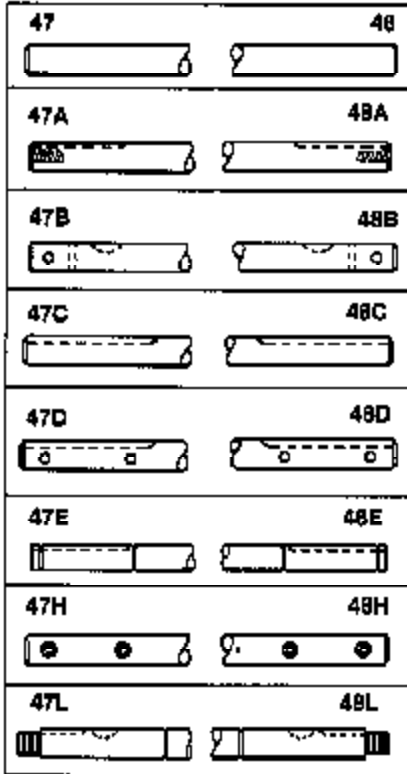

# JOIST

SICHER IST DAS:  
DAS ORIGINAL

Ref #	Part Number	Qty	Description
13	778067		Gear, Bevel (16 teeth)
14	778068		Gear, Pinion (16 teeth)
17	786040		Pin, Drive
26	792018		Ring, Retaining
31	780001		Washer (3/4" ID x 1-1/2" OD x 1/16" t hick)
31A	780096		Washer, Thrust
47M	774359		Axle (12-3/16" long)
48M	774358		Axle (10-1/16" long)
82	786043		Sprocket. No Teeth 54. O.D. 8.823
82	786051		Sprocket. No Teeth 60. O.D. 9.841
82	786070		Sprocket. No Teeth 48. O.D. 7.920
82	786041A		Sprocket. No Teeth 45. O.D. 7.389
82	786042	100-182	Sprocket. No Teeth 40. O.D. 6.650
90	788067B	Peerless	Grease (32 oz. bottle Bentonite greas e)
101	774344		Differential Carrier Hsg (Incl. 137)
102	774345		Differential Carrier Hsg (Incl. 139)
103	792041		Screw, 5/16-18 x 3-3/4"
104	792042		Nut, Lock, 5/16-18 (Use as required)
104A	792061		Washer, Flat, 5/16"
137	780077		Bushing (3/4" ID x 1-1/16" OD x 2-1/1 6" long)
139	780077		Bushing (3/4 ID x 1-1/16" OD x 2-1/16 " long)